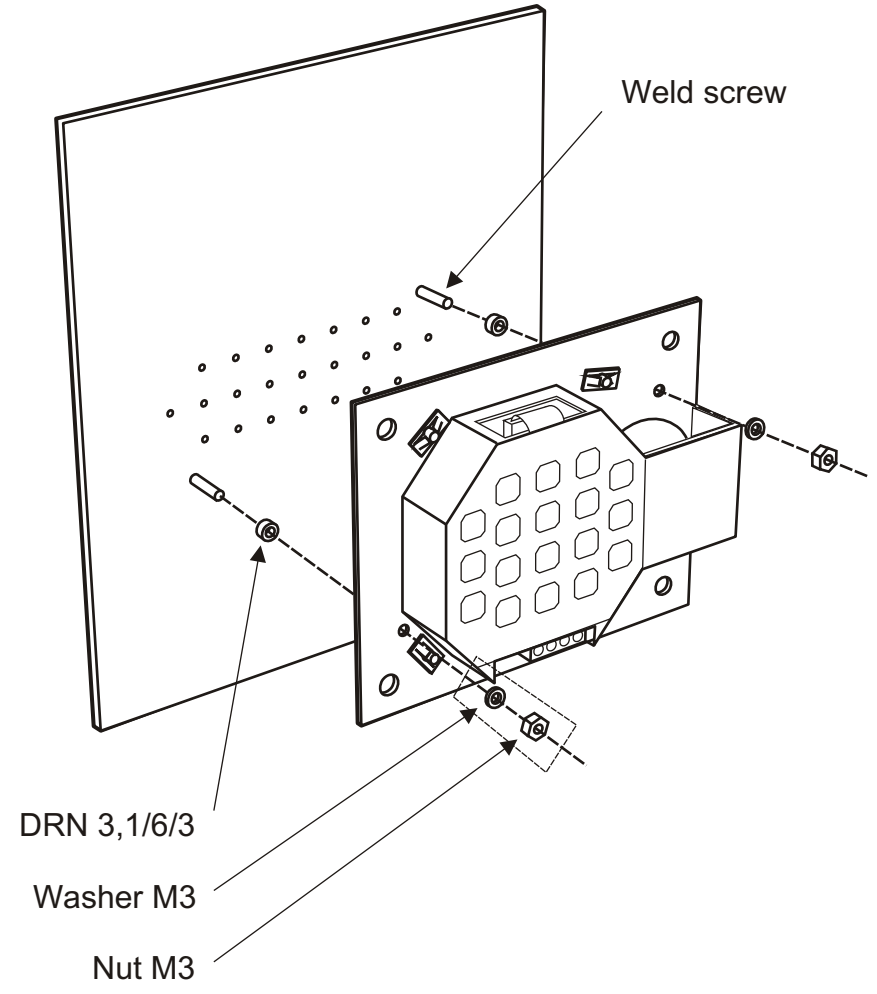

**Arched Mount**  
 BRB 5,3/10/1 x 4  
 Washer M3 x 4  
 Screw M3 x 4

**Quadrant Mount**  
 DRN 3,1/6/3 x 2  
 Washer M3 x 2  
 Nut M3 x 2

Front panel "arched"

Front panel "quadrant"

**Quadrant Mount**

DRN 3,1/6/3 x 2

Washer M3 x 2

Nut M3 x 2

Front panel "general"